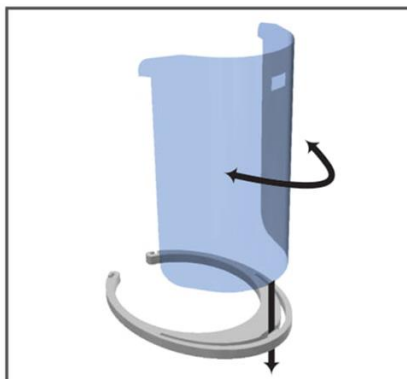

Premium Head Gear

- Designed for ergo comfort and flexibility
- One size fits all adults to children
- Accommodates eye-wear
- Washable and re-useable
- Changeable for cleaning and sanitizing
- Lightweight PVC material, HDPE available

Protective Face Shields

- Clear and durable polycarbonate or PETG
- Washable and re-useable
- Removable
- Complete face coverage
- Flat pack transport

Head Gear & Face Shields sold together as a set. (x1) Head Gear and (x1) Face Shield

Remove the protective film from the PETG / Polycarbonate shield. Bend the shield and slide it into the top curved slot of the headgear.

Slide the shield down until the hole locks into place.

Place headgear over the crown of your head. Position to a comfortable fit. To tighten; secure the back ends with a rubber band, hair tie or zip tie.