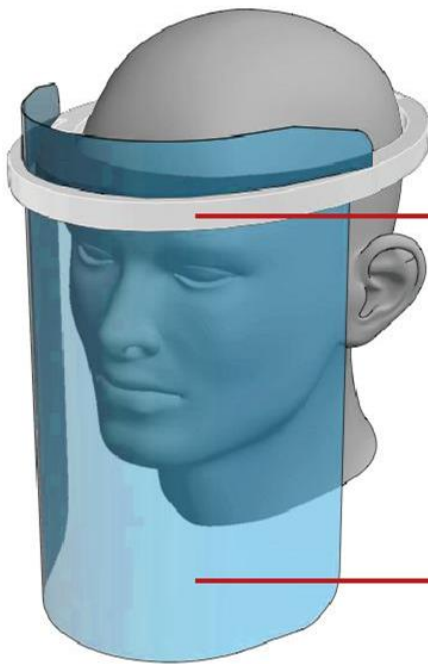

RE-USABLE FACE SHIELDS

In response to the public outcry for Personal Protective Equipment (PPE), Pro-Tect has re-tooled its manufacturing capabilities to produce washable/reusable: Face Shields, Face Masks and Gowns. In addition, Ion provides a full line of protective barriers and walls for constructing temporary spaces. Leveraging Pro-Tect can-do attitude, engineering, fabrication and graphic production capabilities to provide those in need with high-quality PPE supplies.

Premium Head Gear

- Designed for ergo comfort and flexibility
- One size fits all adults to children
- Accommodates eye-wear
- Washable and re-useable
- Changeable for cleaning and sanitizing
- Lightweight PVC material, HDPE available

Protective Face Shields

- Clear and durable polycarbonate or PETG
- Washable and re-useable
- Removable
- Complete face coverage
- Flat pack transport

Head Gear & Face Shields sold together as a set. (x1) Head Gear and (x1) Face Shield

Remove the protective film from the PETG / Polycarbonate shield. Bend the shield and slide it into the top curved slot of the headgear.

Slide the shield down until the hole locks into place.

Place headgear over the crown of your head. Position to a comfortable fit. To tighten; secure the back ends with a rubber band, hair tie or zip tie.