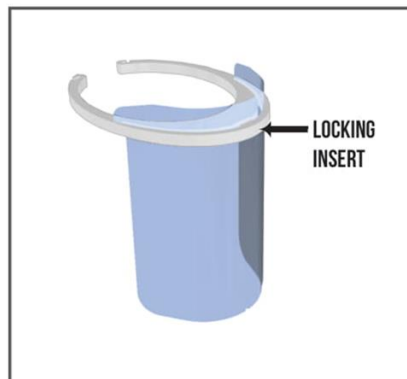

Protective Face Shields

- Clear and durable polycarbonate or PETG
- Washable and re-useable
- Removable
- Complete face coverage
- Flat pack transport

Head Gear & Face Shields sold together as a set. (x1) Head Gear and (x1) Face Shield

Extra Face Shields are available and sold individually.

Contact ProTect For Donating, Pricing and Ordering

FACE SHIELD INSTRUCTIONS

In response to the public outcry for Personal Protective Equipment (PPE), ProTect has re-tooled our manufacturing capabilities to produce washable/reusable: face shields, face masks and gowns. In addition, we offer a full line of protective barriers and walls for constructing temporary and rooms. Leveraging ProTect's can-do attitude, engineering, fabrication and graphic production capabilities provide customers with high quality PPE items.

Remove the protective film from the PETG / Polycarbonate shield. Bend the shield and slide it into the top curved slot of the headgear.

Slide the shield down until the hole locks into place.

Place headgear over the crown of your head. Position to a comfortable fit. To tighten; secure the back ends with a rubber band, hair tie or zip tie.