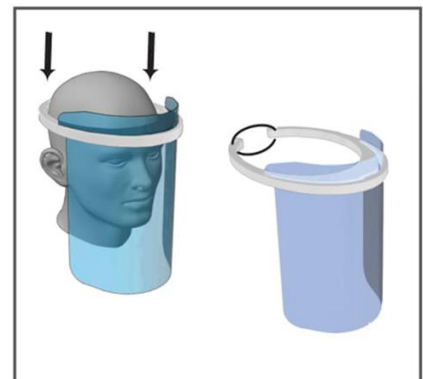

Extra Face Shields are available and sold individually.

Contact ProTect For Donating, Pricing and Ordering

FACE SHIELD INSTRUCTIONS

In response to the public outcry for Personal Protective Equipment (PPE), ProTect has re-tooled our manufacturing capabilities to produce washable/reusable: face shields, face masks and gowns. In addition, we offer a full line of protective barriers and walls for constructing temporary and rooms. Leveraging ProTect's can-do attitude, engineering, fabrication and graphic production capabilities provide customers with high quality PPE items.

Remove the protective film from the PETG / Polycarbonate shield. Bend the shield and slide it into the top curved slot of the headgear.

Slide the shield down until the hole locks into place.

Place headgear over the crown of your head. Position to a comfortable fit. To tighten; secure the back ends with a rubber band, hair tie or zip tie.